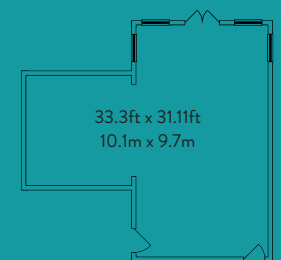

THEATRE STYLE

Up to 30 delegates

PRIVATE DINING

Up to 30 guests

AG's

Elegant decor and tastefully appointed furnishings suited to a variety of room layouts.

BOARDROOM

Up to 20 delegates