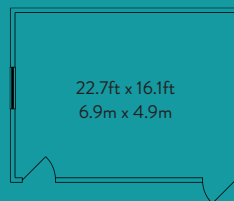

THE BOARDROOM

Fully air-conditioned modern boardroom offering a comfortable environment for high power executive meetings.

BOARDROOM

Up to 10 delegates

U-SHAPE

N/A

CABARET

N/A

THEATRE STYLE

N/A

PRIVATE DINING

N/A